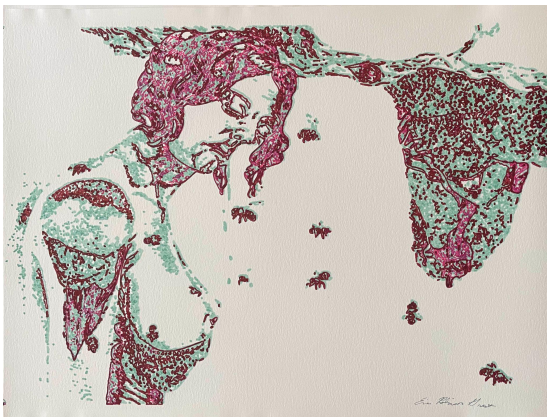

\$ 60.00

Erin Robinson Grant
Root Creature 6

watercolor
4 x 6 inches

\$ 60.00

Erin Robinson Grant
***Mechanical Drawing:
I'm Covered in Beeeeees 1***

ink and marker
13 x 17 inches

\$ 55.00

Erin Robinson Grant
***Mechanical Drawing:
I'm Covered in Beeeeees 2***