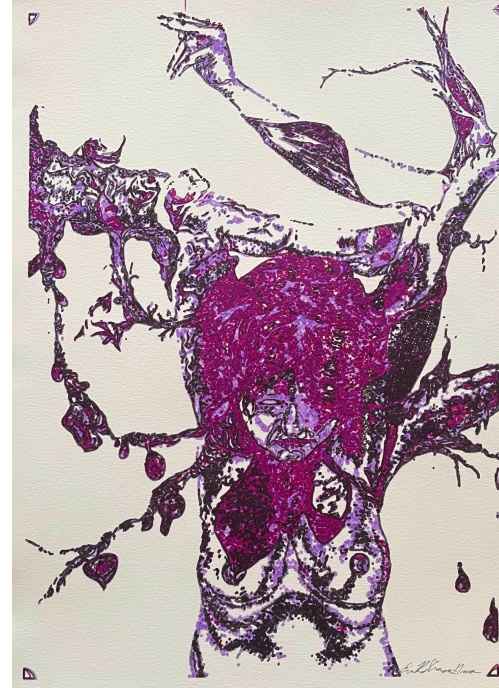

ink and marker
17 x 13 inches

\$ 55.00

Erin Robinson Grant
***Mechanical Drawing:
Rotten Fruit 2***

ink and marker
17 x 13 inches

\$ 55.00

Erin Robinson Grant

Mechanical Drawing: Bees in Your Teeth 1

ink and marker