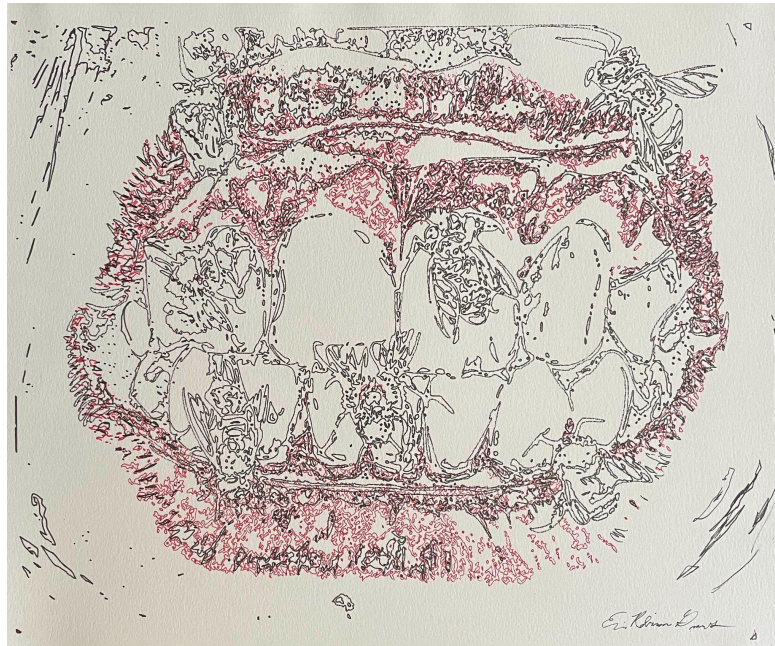

Erin Robinson Grant

Mechanical Drawing: Bees in Your Teeth 1

ink and marker

13 x 17 inches

$ 55.00

Inquiries: Daria Loi - imperfecta@studioloi.xyz