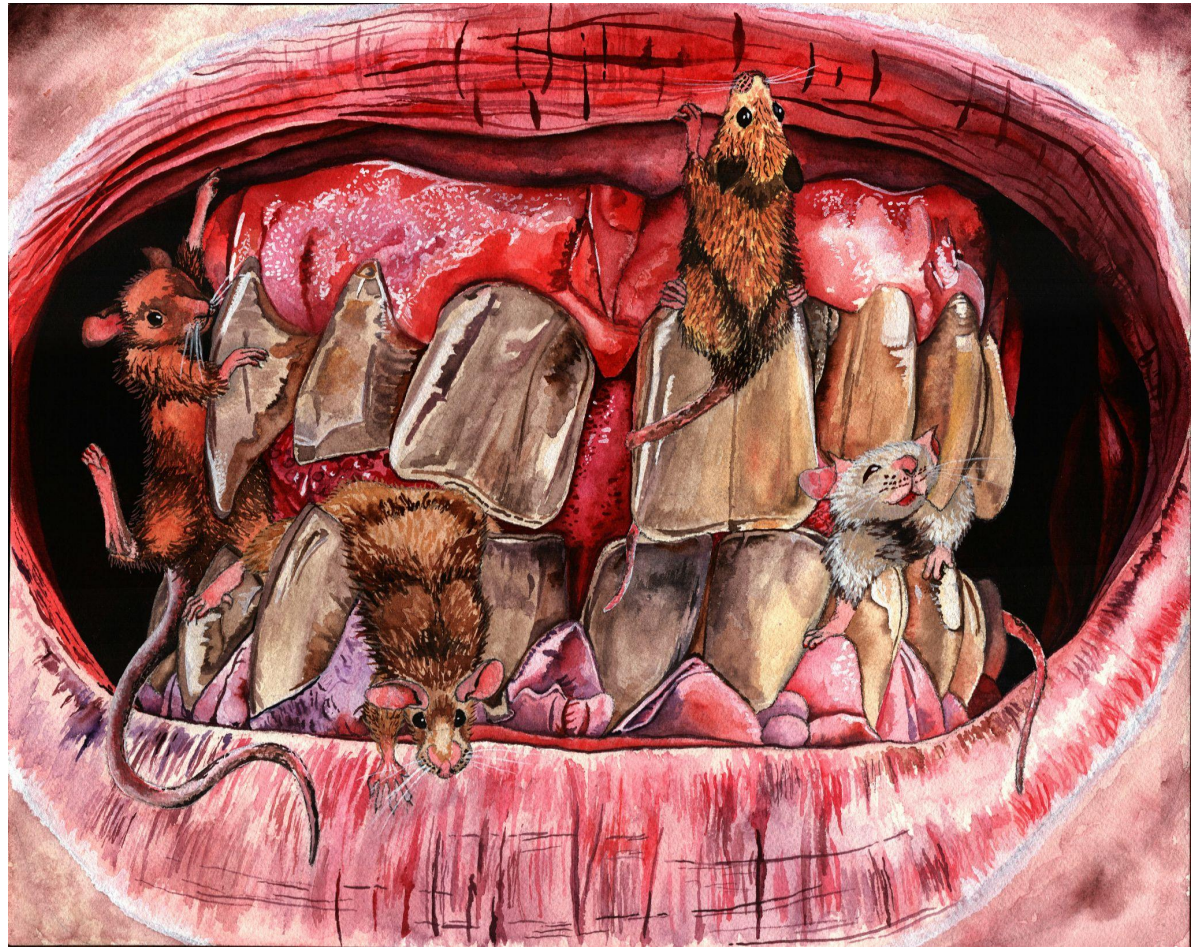

Erin Robinson Grant
Mice in Your Teeth

watercolor
12 x 16 inches

$ 650.00

Inquiries: Daria Loi - imperfecta@studioloi.xyz