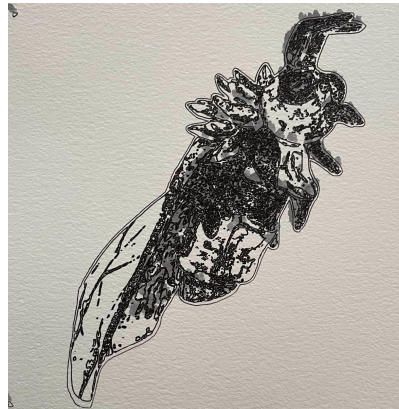

\$ 40.00

Erin Robinson Grant
***Mechanical Drawing:
Black and Grey Bee 3***

ink and watercolor brush
6 x 6 inches

\$ 40.00

Erin Robinson Grant
***Mechanical Drawing:
Black and Grey Bee 4***

ink and watercolor brush
6 x 6 inches

\$ 40.00

Erin Robinson Grant
***Mechanical Drawing:
Black and Grey Bee 5***

ink and watercolor brush
6 x 6 inches

\$ 40.00

Erin Robinson Grant
***Mechanical Drawing:
Black and Grey Bee 6***

ink and watercolor brush
6 x 6 inches