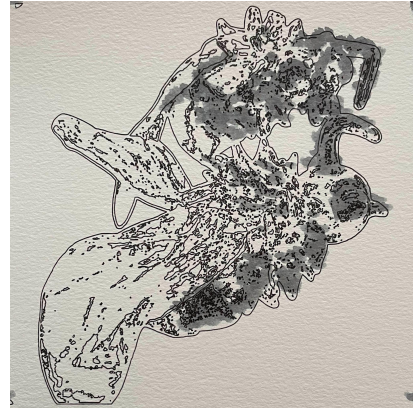

\$ 40.00

Erin Robinson Grant
***Mechanical Drawing:
Black and Grey Bee 5***

ink and watercolor brush
6 x 6 inches

\$ 40.00

Erin Robinson Grant
***Mechanical Drawing:
Black and Grey Bee 6***

ink and watercolor brush
6 x 6 inches

\$ 40.00

Erin Robinson Grant
***Mechanical Drawing:
Black and Grey Bee 7***

ink and watercolor brush
6 x 6 inches

\$ 40.00

Erin Robinson Grant
***Mechanical Drawing:
Black and Grey Bee 8***

ink and watercolor brush
6 x 6 inches

\$ 40.00

Erin Robinson Grant
***Mechanical Drawing:
Black and Grey Bee 9***

ink and watercolor brush
6 x 6 inches

\$ 40.00

Erin Robinson Grant
***Mechanical Drawing:
Black and Grey Bee 10***

ink and watercolor brush
6 x 6 inches