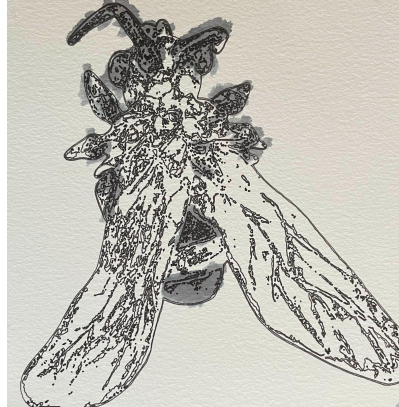

ink and marker
6 x 6 inches

\$ 40.00

Erin Robinson Grant
Mechanical Drawing: Bee 11

ink and marker
6 x 6 inches

\$ 40.00

Erin Robinson Grant
Mechanical Drawing: Bee 12

ink and marker
6 x 6 inches

\$ 40.00

Erin Robinson Grant
***Mechanical Drawing:
Black and Grey Bee 1***

ink and watercolor brush
6 x 6 inches

\$ 40.00

Erin Robinson Grant
***Mechanical Drawing:
Black and Grey Bee 2***

ink and watercolor brush
6 x 6 inches

\$ 40.00

Erin Robinson Grant
***Mechanical Drawing:
Black and Grey Bee 3***

ink and watercolor brush
6 x 6 inches

\$ 40.00

Erin Robinson Grant
***Mechanical Drawing:
Black and Grey Bee 4***

ink and watercolor brush
6 x 6 inches