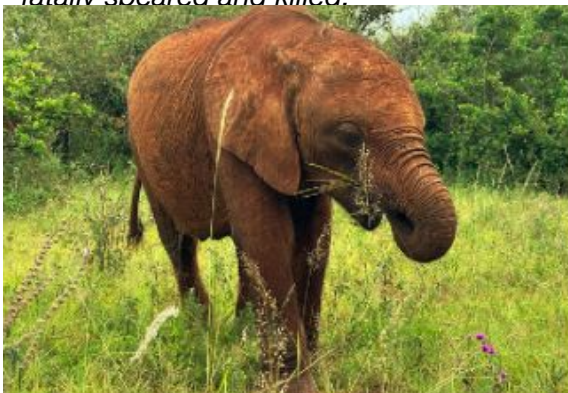

Serafine Lilien

***Pardamat***

hand built - clay, glazed, fired; signed; 8.5 x 4 x 5.5 inches

**\$ 570 SOLD**

(20% to Sheildrick Wildlife Trust)

*Pardamat is a 3yo male elephant at Sheildrick Wildlife Trust, rescued after his mother was fatallv speared and killed.*